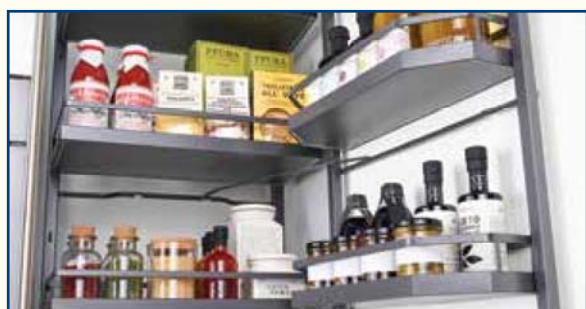

DISPENSA Tandem - Dimensions

Cabinet Width		450 mm	500 mm	600 mm
Frame Height	4 tier	1200 mm	1200 mm	1200 mm
	6 tier	1700 mm	1700 mm	1700 mm
Minimum Inside Cabinet Width		412 mm	462 mm	562 mm
Minimum Inside Cabinet Depth		500 mm	500 mm	500 mm
Load Capacity on Pull Out Shelf		50 kg	50 kg	50 kg
Load Capacity on Door Shelf		20 kg	20 kg	20 kg