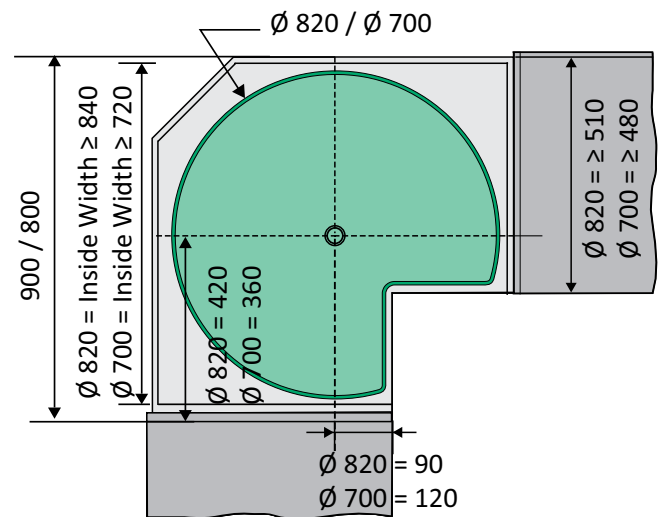

Corner Unit Solutions

REVO 90° Bi-Fold Carousel

- Suitable for 900 x 900 Corner units
- Tool free height adjustable axle
- Doors Bi-Fold into the unit for better access
- Two x tool-free height adjustable ARENA trays
- With REVOfit, the closing speed can be adjusted easily and tool free
- Cabinet base is "stepped down" for doors to travel through the cabinet
- Optional Stainless Steel doors available
- Door Dimensions: 715 x 315 mm

REVO 90° - Order Codes

Description	Art. No..
REVO 90° Bi-Fold Carousel Kit ARENA Style	KREVO90
REVO 90° B-Fold Carousel Kit ARENA Style c/w 2 x 715x315 Stainless Steel Doors	KREVO90D

Kesseböhmer Carousel Range

- Full & 3/4 Carousel options
- Options for 900 or 800 mm corner cabinets
- ARENA Style, ARENA Classic, ARENA Silver or Chrome tray designs
- Stop position for carousels
- Height Adjustable axle 685 - 735 mm

Rotary Carousel

- Set of 2 x 3/4 Carousels
- Suitable for 900 or 800 mm corner cabinets
- Chrome tray designs
- Stop position for carousels
- Height adjustable axle

Rotary Carousel - Order Codes

Carousel type	Diameter	Chrome
3/4 Carousel	700 mm	MB6012772