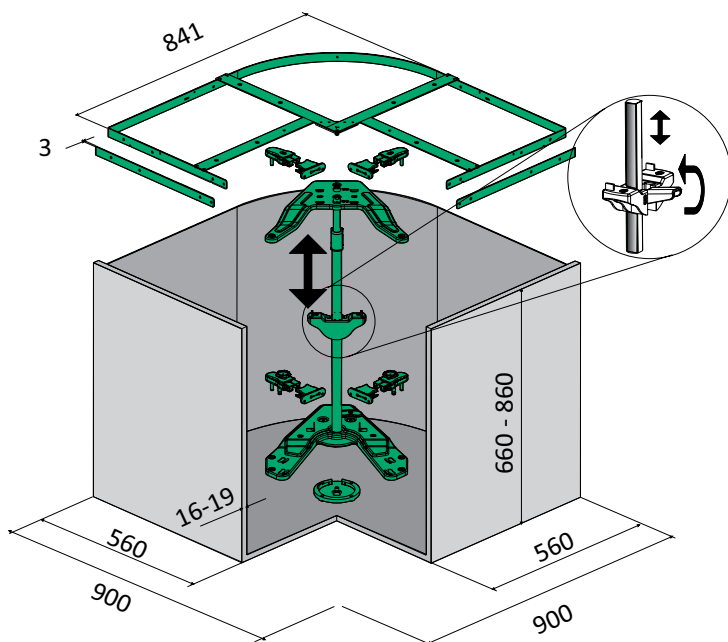

Corner Unit Solutions

REVO 90° Bi-Fold Carousel

- Suitable for 900 x 900 Corner units
- Tool free height adjustable axle
- Doors Bi-Fold into the unit for better access
- Two x tool-free height adjustable ARENA trays
- With REVOfit, the closing speed can be adjusted easily and tool free
- Cabinet base is "stepped down" for doors to travel through the cabinet
- Optional Stainless Steel doors available
- Door Dimensions: 715 x 315 mm

REVO 90° - Order Codes

Description	Art. No..
REVO 90° Bi-Fold Carousel Kit ARENA Style	KREVO90
REVO 90° B-Fold Carousel Kit ARENA Style c/w 2 x 715x315 Stainless Steel Doors	KREVO90D

Kesseböhmer Carousel Range

- Full & 3/4 Carousel options
- Options for 900 or 800 mm corner cabinets
- ARENA Style, ARENA Classic, ARENA Silver or Chrome tray designs
- Stop position for carousels
- Height Adjustable axle 685 - 735 mm

Note: Further sizes and finishes available by special order. MOQ's and lead times apply

Corner Unit Solutions

1/2 Carousels

- Set of two 1/2 Carousels for blind corner
- Suitable for 900 mm blind corner cabinets
- ARENA Style, ARENA Classic or ARENA Silver
- Stop position for carousels
- Height Adjustable upper tray
- Axle height 542 mm