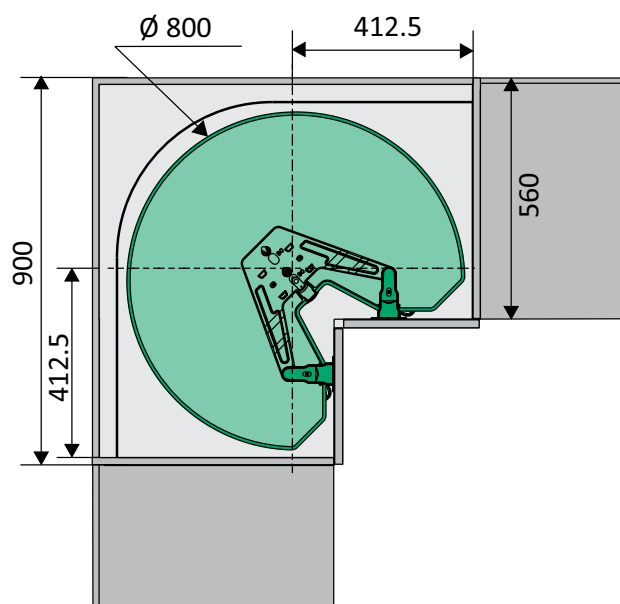

Corner Unit Solutions

REVO 90° Bi-Fold Carousel

- Suitable for 900 x 900 Corner units
- Tool free height adjustable axle
- Doors Bi-Fold into the unit for better access
- Two x tool-free height adjustable ARENA trays
- With REVOfit, the closing speed can be adjusted easily and tool free
- Cabinet base is "stepped down" for doors to travel through the cabinet
- Optional Stainless Steel doors available
- Door Dimensions: 715 x 315 mm

REVO 90° - Order Codes

Description	Art. No..
REVO 90° Bi-Fold Carousel Kit ARENA Style	KREVO90
REVO 90° B-Fold Carousel Kit ARENA Style c/w 2 x 715x315 Stainless Steel Doors	KREVO90D

Kesseböhmer Carousel Range

- Full & 3/4 Carousel options
- Options for 900 or 800 mm corner cabinets
- ARENA Style, ARENA Classic, ARENA Silver or Chrome tray designs
- Stop position for carousels
- Height Adjustable axle 685 - 735 mm

Rotary Carousel

- Set of 2 x 3/4 Carousels
- Suitable for 900 or 800 mm corner cabinets
- Chrome tray designs
- Stop position for carousels
- Height adjustable axle

Rotary Carousel - Order Codes

Carousel type	Diameter	Chrome
3/4 Carousel	700 mm	MB6012772