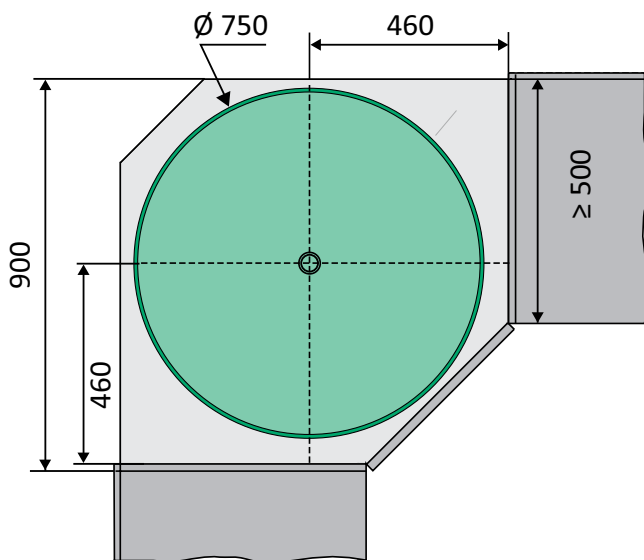

Corner Unit Solutions

REVO 90° Bi-Fold Carousel

- Suitable for 900 x 900 Corner units
- Tool free height adjustable axle
- Doors Bi-Fold into the unit for better access
- Two x tool-free height adjustable ARENA trays
- With REVOfit, the closing speed can be adjusted easily and tool free
- Cabinet base is "stepped down" for doors to travel through the cabinet
- Optional Stainless Steel doors available
- Door Dimensions: 715 x 315 mm

REVO 90° - Order Codes

Description	Art. No..
REVO 90° Bi-Fold Carousel Kit ARENA Style	KREVO90
REVO 90° B-Fold Carousel Kit ARENA Style c/w 2 x 715x315 Stainless Steel Doors	KREVO90D

Kesseböhmer Carousel Range

- Full & 3/4 Carousel options
- Options for 900 or 800 mm corner cabinets
- ARENA Style, ARENA Classic, ARENA Silver or Chrome tray designs
- Stop position for carousels
- Height Adjustable axle 685 - 735 mm

Rotary Carousel

- Set of 2 x 3/4 Carousels
- Suitable for 900 or 800 mm corner cabinets
- Chrome tray designs
- Stop position for carousels
- Height adjustable axle

Rotary Carousel - Order Codes

Carousel type	Diameter	Chrome
3/4 Carousel	700 mm	MB6012772