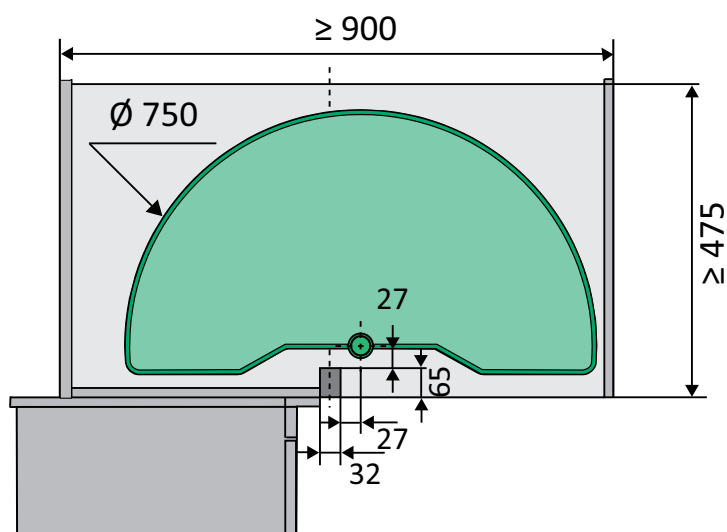

- Full & 3/4 Carousel options
- Options for 900 or 800 mm corner cabinets
- ARENA Style, ARENA Classic, ARENA Silver or Chrome tray designs
- Stop position for carousels
- Height Adjustable axle 685 - 735 mm

3/4 & Full Carousels - Order Codes

Carousel type	Diameter	ARENA Style	ARENA Chrome	ARENA Silver	Chrome
3/4 Carousel	700 mm	K6764SAS	K6764SAC	K6764SACS	K6710SC
	820 mm	K6765SAS	K6765SAC	K6765SACS	K6711SC
Full Carousel	750 mm	K6766SAS	-	-	K6714SC

Note: Further sizes and finishes available by special order. MOQ's and lead times apply

Corner Unit Solutions

1/2 Carousels

- Set of two 1/2 Carousels for blind corner
- Suitable for 900 mm blind corner cabinets
- ARENA Style, ARENA Classic or ARENA Silver
- Stop position for carousels
- Height Adjustable upper tray
- Axle height 542 mm

1/2 Carousel - Order Codes

Carousel type	Diameter	ARENA Style	ARENA Chrome	ARENA Silver
1/2 Carousel	750 mm	K6787AS	K6787AC	K6787S

Note: Further sizes and finishes available by special order. MOQs and lead times apply