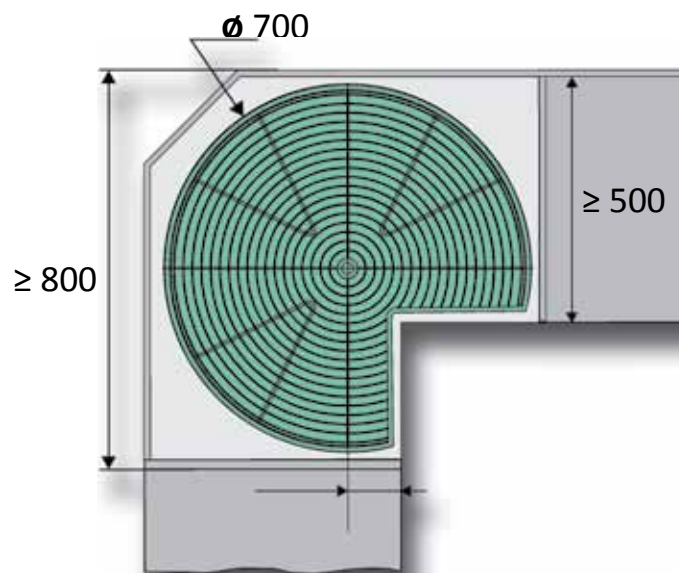

Rotary Carousel

- Set of 2 x 3/4 Carousels
- Suitable for 900 or 800 mm corner cabinets
- Chrome tray designs
- Stop position for carousels
- Height adjustable axle

Rotary Carousel - Order Codes

Carousel type	Diameter	Chrome
3/4 Carousel	700 mm	MB6012772